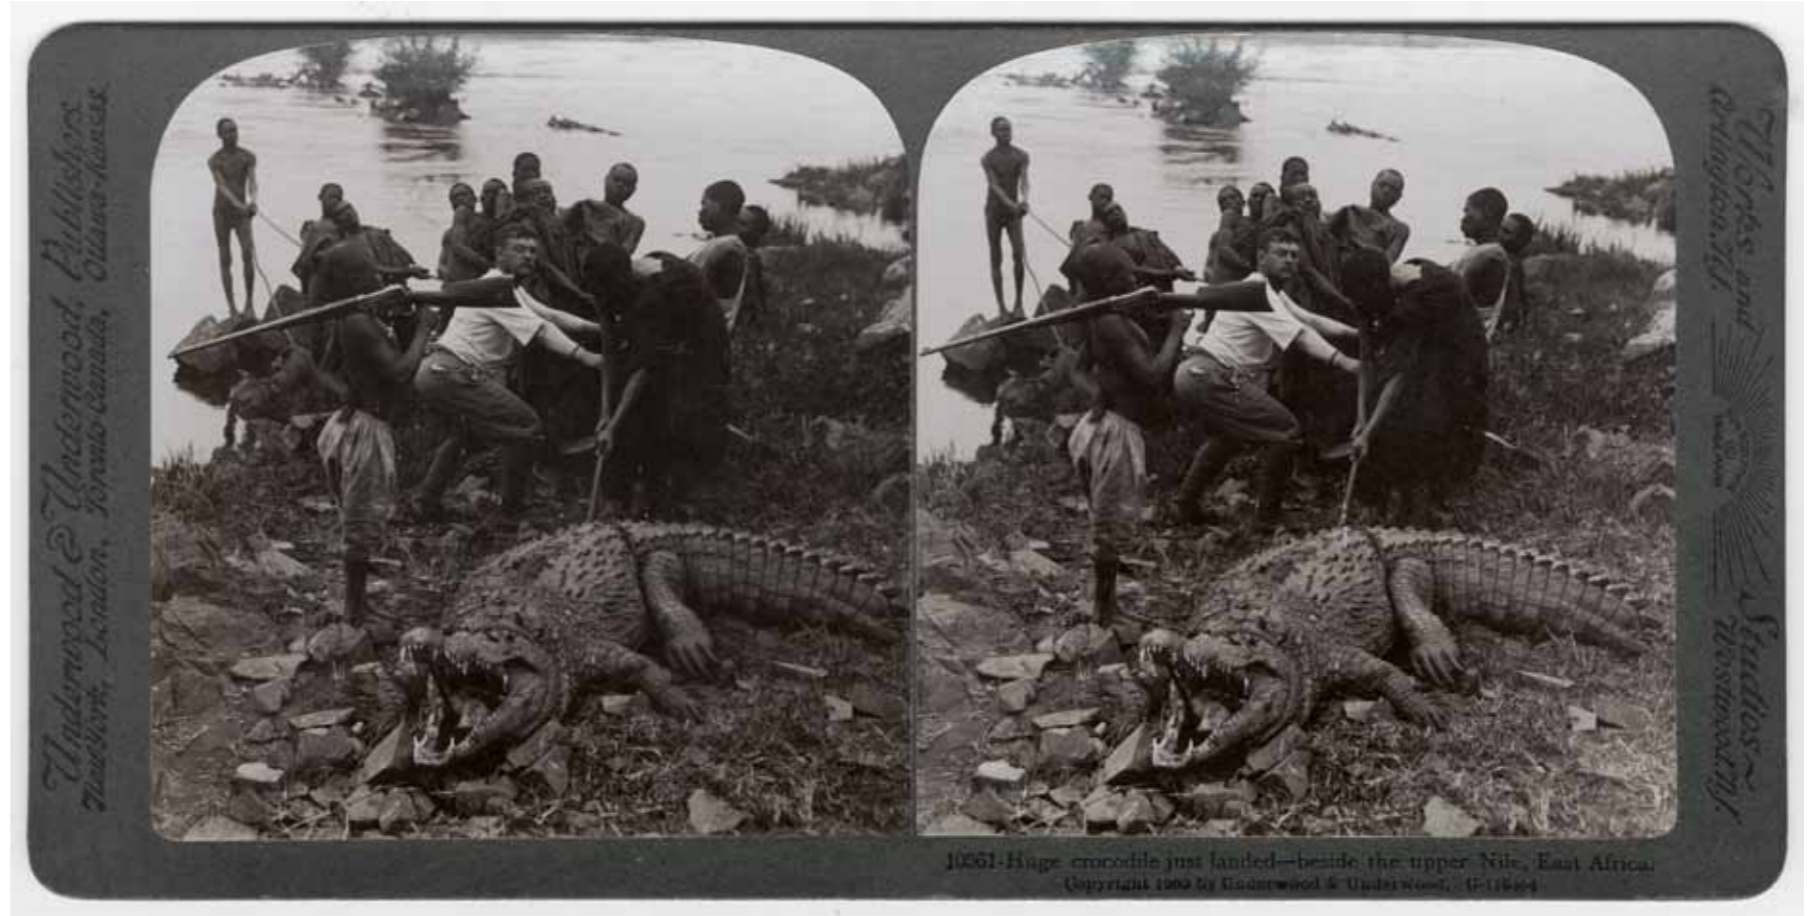

4.

5.

6.

7.

8.

9.

10.

A 6 "SKINNING A RHINO." SHOT BY MR. J. E. HUGHES, LUENA, N. RHODESIA.

11.

13.

12.

14.

IN CAMP HUNTING IN CENTRAL AFRICA

15.

16.

94. CONGO FRANÇAIS
MISSION CATHOLIQUE DE BRAZZAVILLE
Retour d'excursion. - Le singe cynocéphale à tête de lion
Mission de la Sainte-Famille (Extrême-Oubanghi)

25. Hippopotamus, 1920s.

26. *Hauling a hippopotamus to the shore of Victoria, Nyanza, Equatorial Africa*, c. 1905, glass lantern slide, 82 by 101 mm. overall (shown enlarged).

27. Exhibition Photo Co. Grahamstown (publishers), diorama (A.F. Koffinke, Taxidermist), c. 1890.