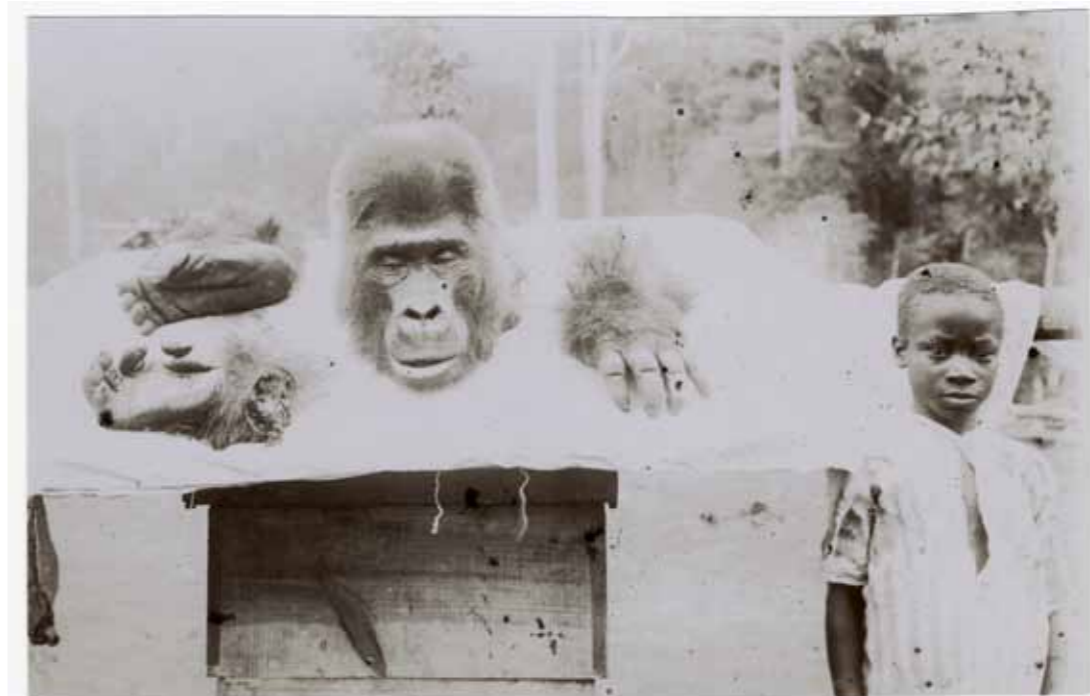

4.

5.

6.

7.

8.

9.

10.

A 6 "SKINNING A RHINO." SHOT BY MR. J. E. HUGHES, LUENA, N. RHODESIA.

11.

13.

12.

14.

IN CAMP HUNTING IN CENTRAL AFRICA

15.

16.

94. CONGO FRANÇAIS
MISSION CATHOLIQUE DE BRAZZAVILLE
Retour d'excursion. - Le singe cynocéphale à tête de lion
Mission de la Sainte-Famille (Extrême-Oubanghi)

25. Hippopotamus, 1920s.

26. *Hauling a hippopotamus to the shore of Victoria, Nyanza, Equatorial Africa*, c. 1905, glass lantern slide, 82 by 101 mm. overall (shown enlarged).

27. Exhibition Photo Co. Grahamstown (publishers), diorama (A.F. Koffinke, Taxidermist), c. 1890.