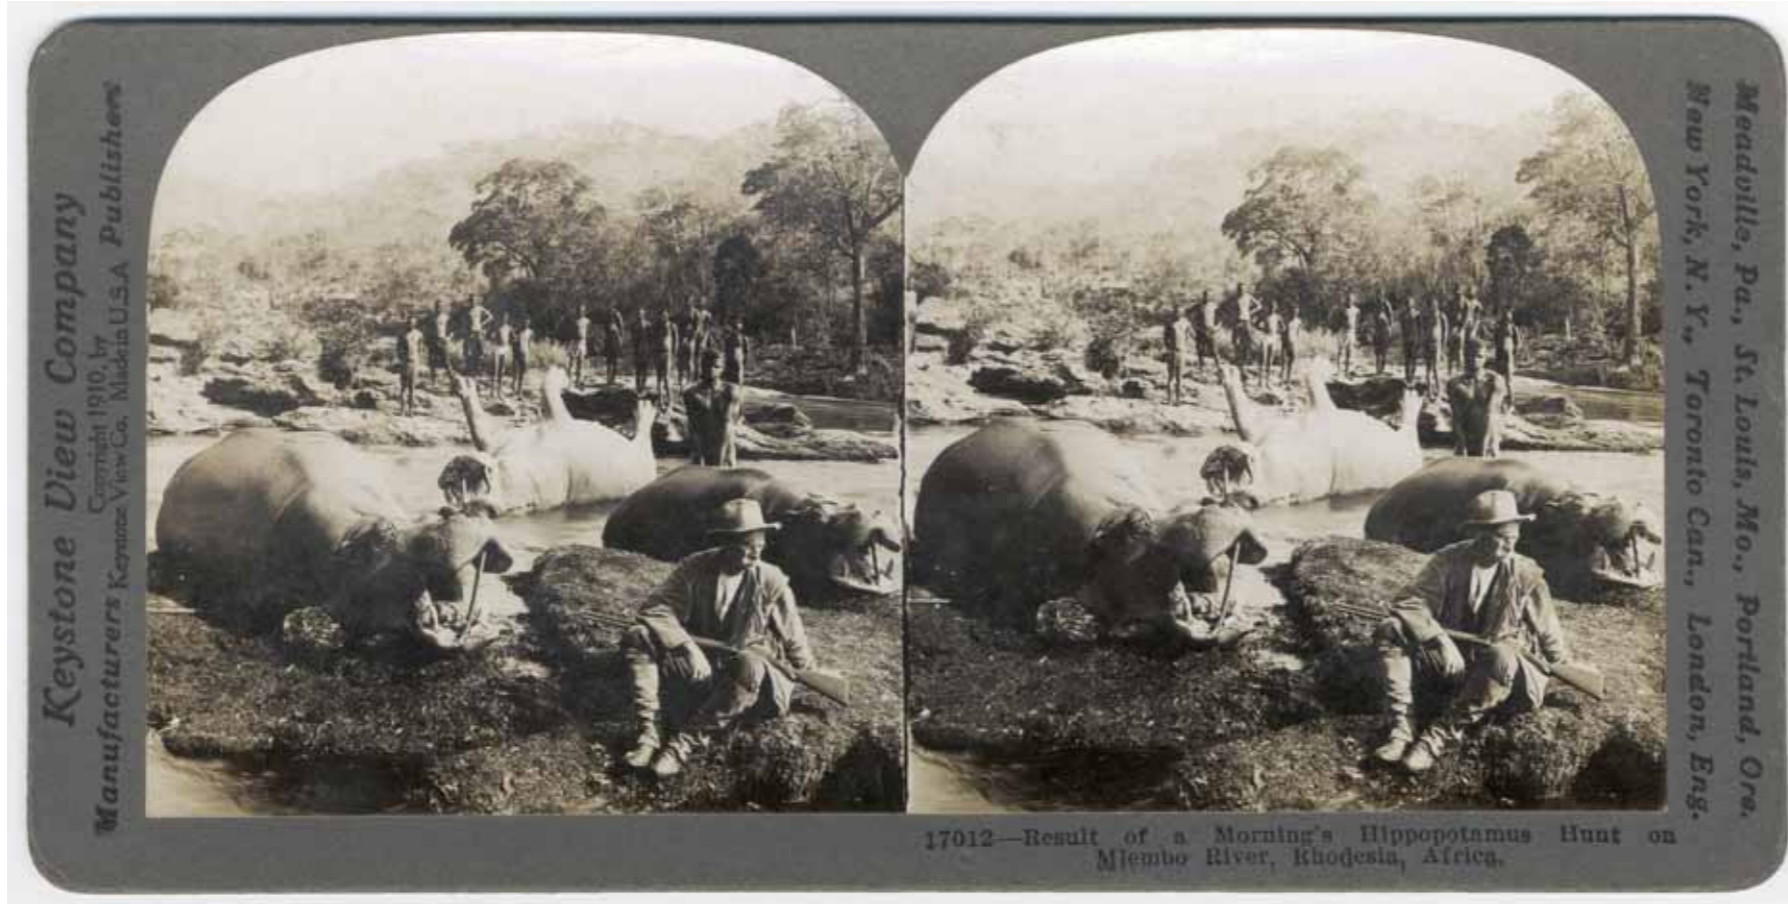

4.

5.

6.

7.

8.

9.

10.

A 6 "SKINNING A RHINO." SHOT BY MR. J. E. HUGHES, LUENA, N. RHODESIA.

11.

13.

12.

14.

IN CAMP HUNTING IN CENTRAL AFRICA

15.

16.

94. CONGO FRANÇAIS
MISSION CATHOLIQUE DE BRAZZAVILLE
Retour d'excursion. - Le singe cynocéphale à tête de lion
Mission de la Sainte-Famille (Extrême-Oubanghi)

Inside cover. Hippopotami, ?1920s.

1. Joe Barnett (c. 1861-1897), *A good days sport*, (title as imprinted on another copy), c. 1890.

2. Trophies, c. 1910, postcard.

3. Trophies, Zimbabwe, c. 1895.

4. Underwood and Underwood (publishers), *Huge crocodile just landed – beside the Upper Nile, East Africa*, c. 1905, stereocard, 87 by 178 mm. overall (shown enlarged).

25. Hippopotamus, 1920s.

26. *Hauling a hippopotamus to the shore of Victoria, Nyanza, Equatorial Africa*, c. 1905, glass lantern slide, 82 by 101 mm. overall (shown enlarged).

27. Exhibition Photo Co. Grahamstown (publishers), diorama (A.F. Koffinke, Taxidermist), c. 1890.